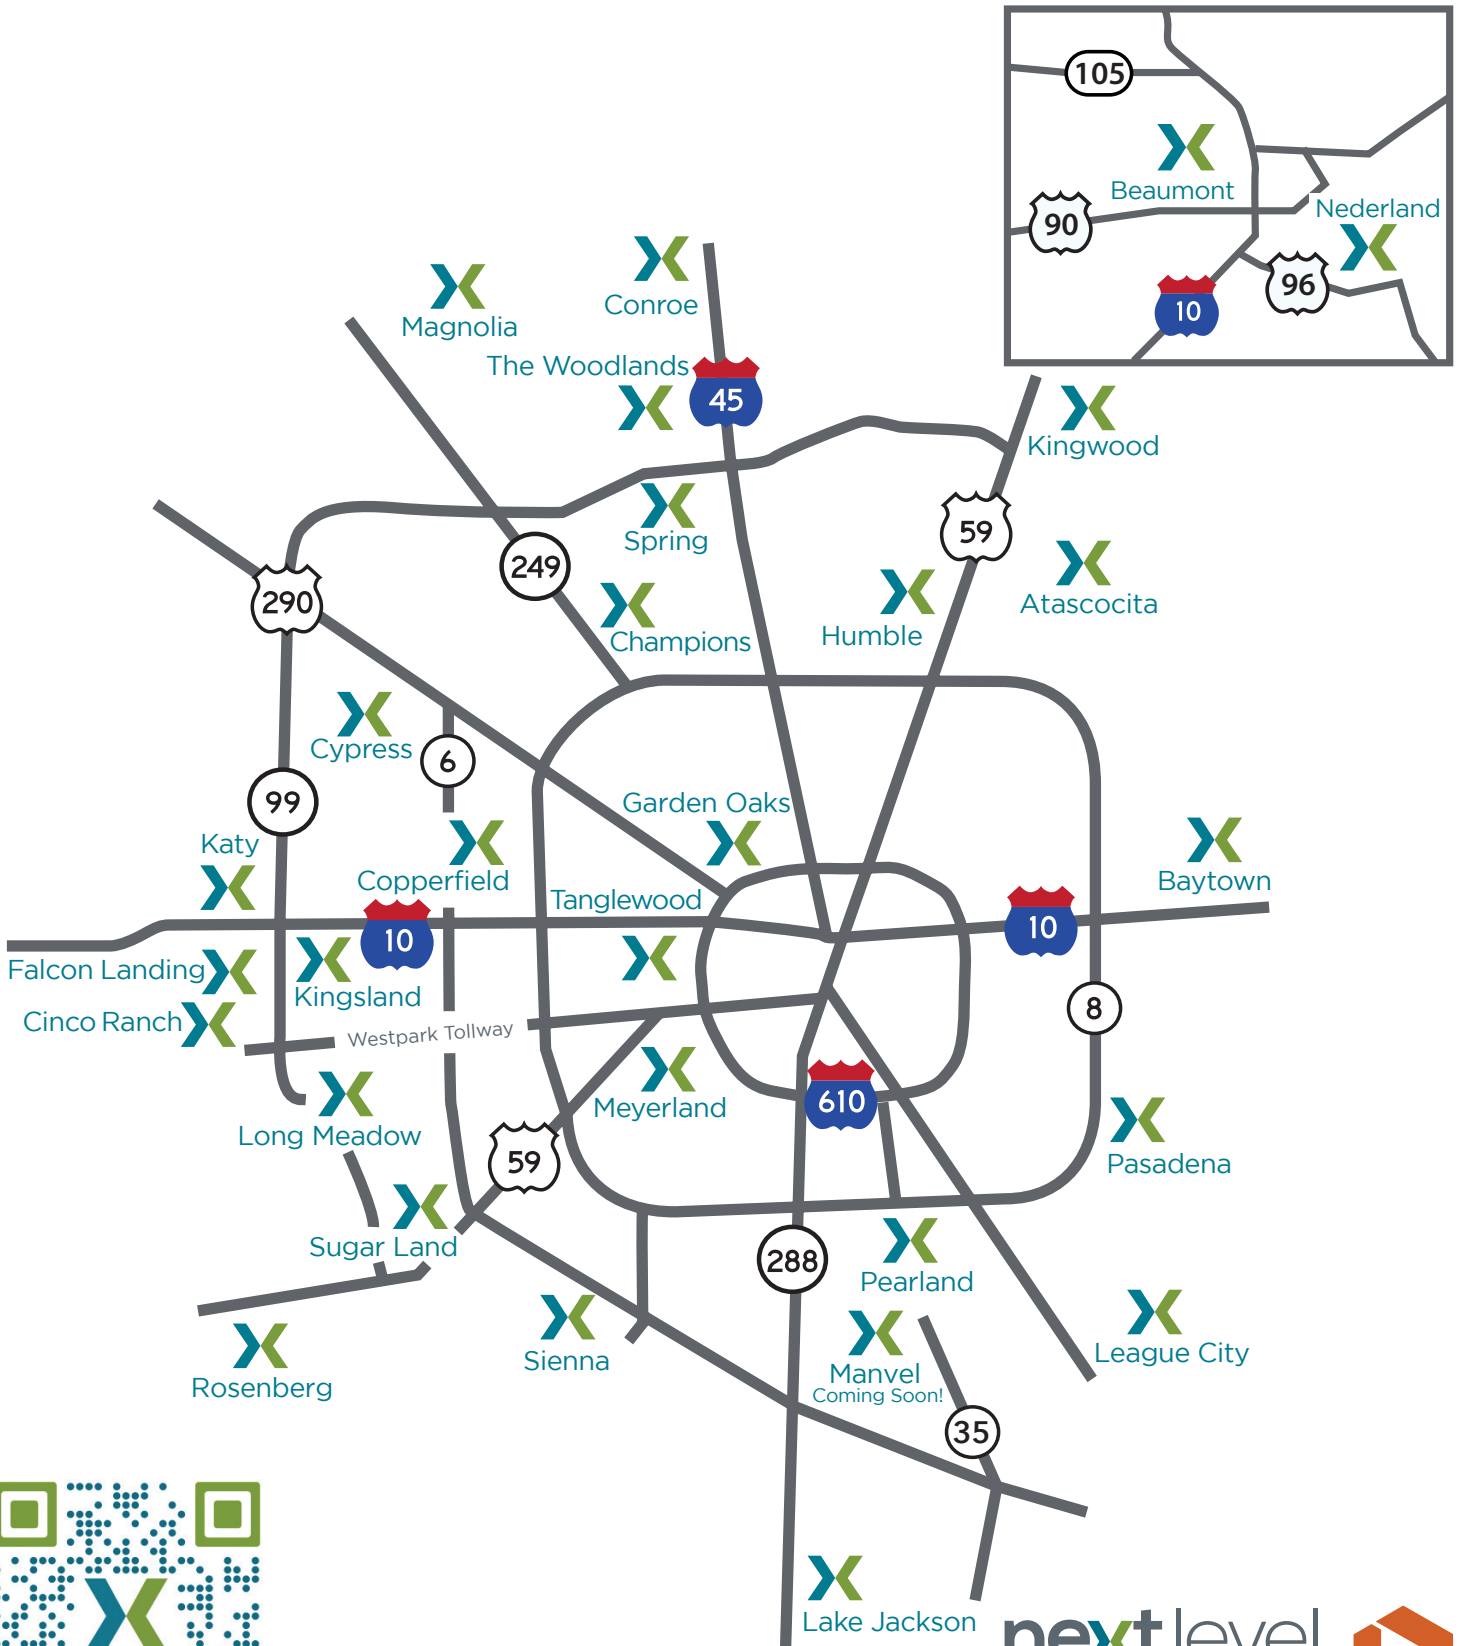

## TANGLEWOOD

Open 9am-9pm  
7 days a week  
5749 San Felipe Street  
Houston, TX 77057

# Next Level PRIME Houston Locations

Scan the QR code for your closest location!