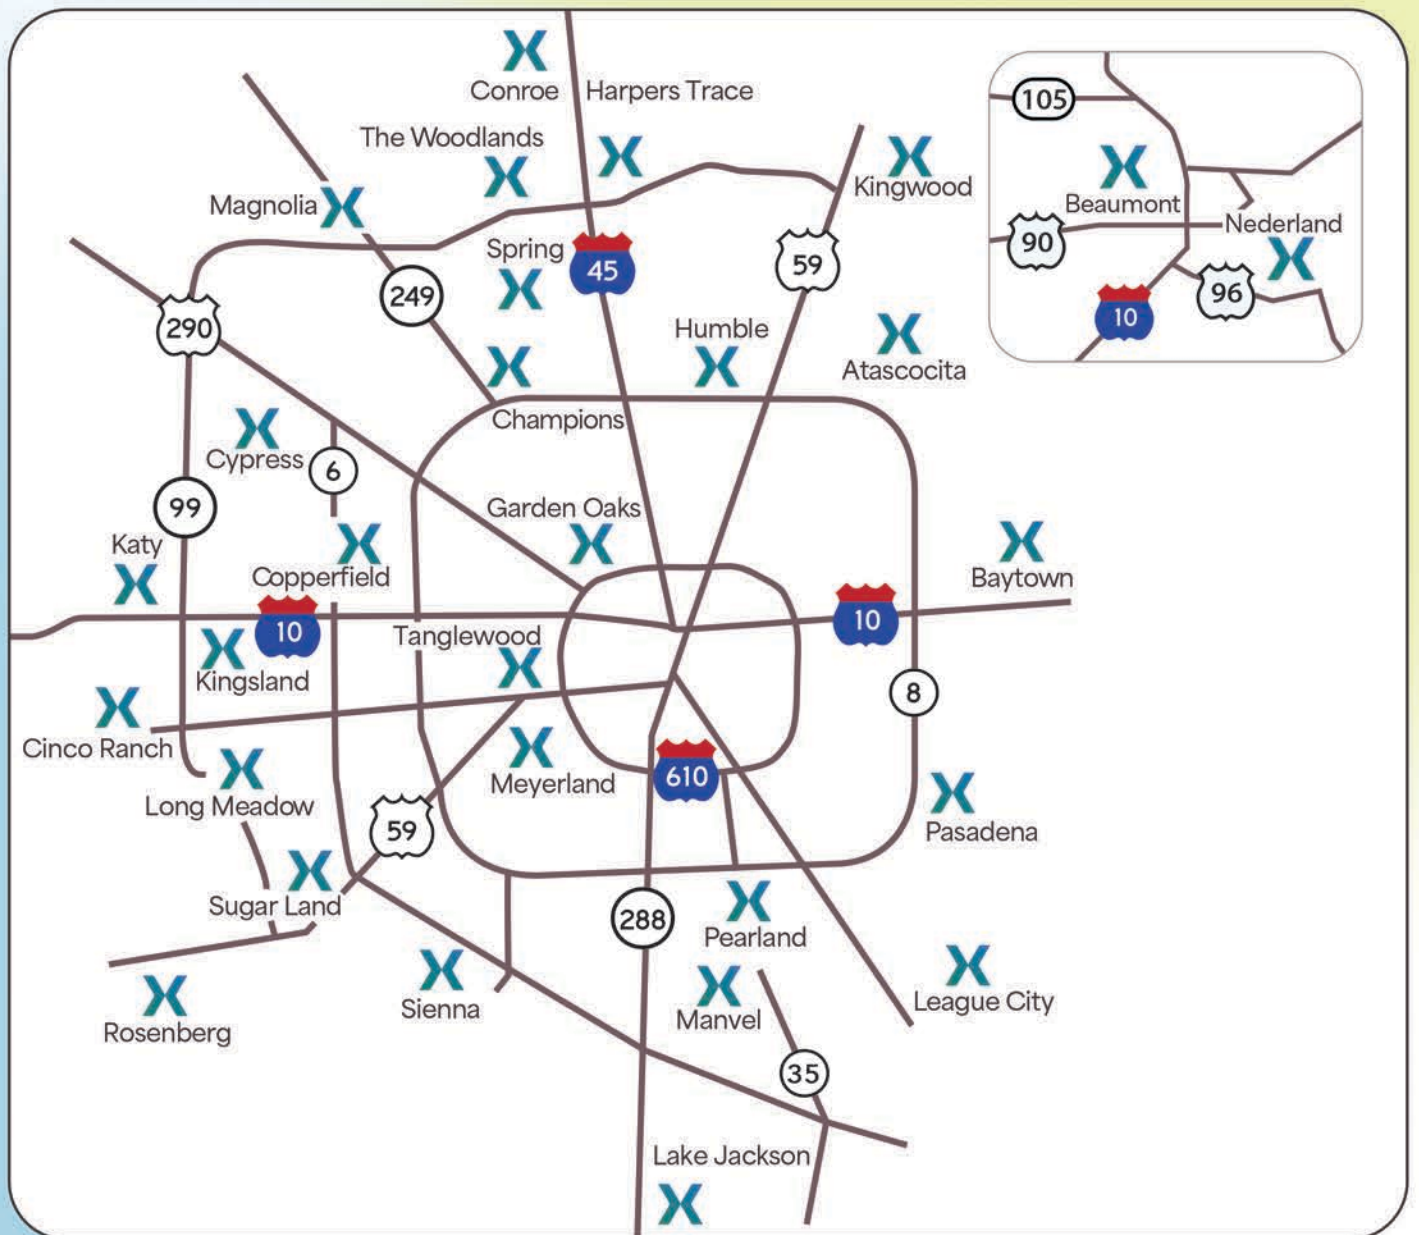

Care is always within your reach.

We're in communities all across Houston and Beaumont.
Our doors are open from 9 a.m. to 9 p.m. every day,
ready to help whenever you need us.

PRIME Houston Locations

Atascocita

1420 Katy Fort Bend Rd
Katy, TX 77493

Kingsland

21700 Kingsland Blvd
Katy, TX 77450

Kingwood

4435 Kingwood Dr
Houston TX 77339

Lake Jackson

101 Winding Way
Lake Jackson, TX 77566

League City

2560 E. League City Pkwy
League City, TX 77573

Long Meadow

7101 Grand Pkwy S
Richmond, TX 77407

Magnolia

9511 FM 1488
Magnolia, TX 77354

Manvel

19804 Morris Ave Ste 160
Manvel, TX 77578

Meyerland

Vineyard

1150 N Loop 1604 W
San Antonio, TX 78248

next level