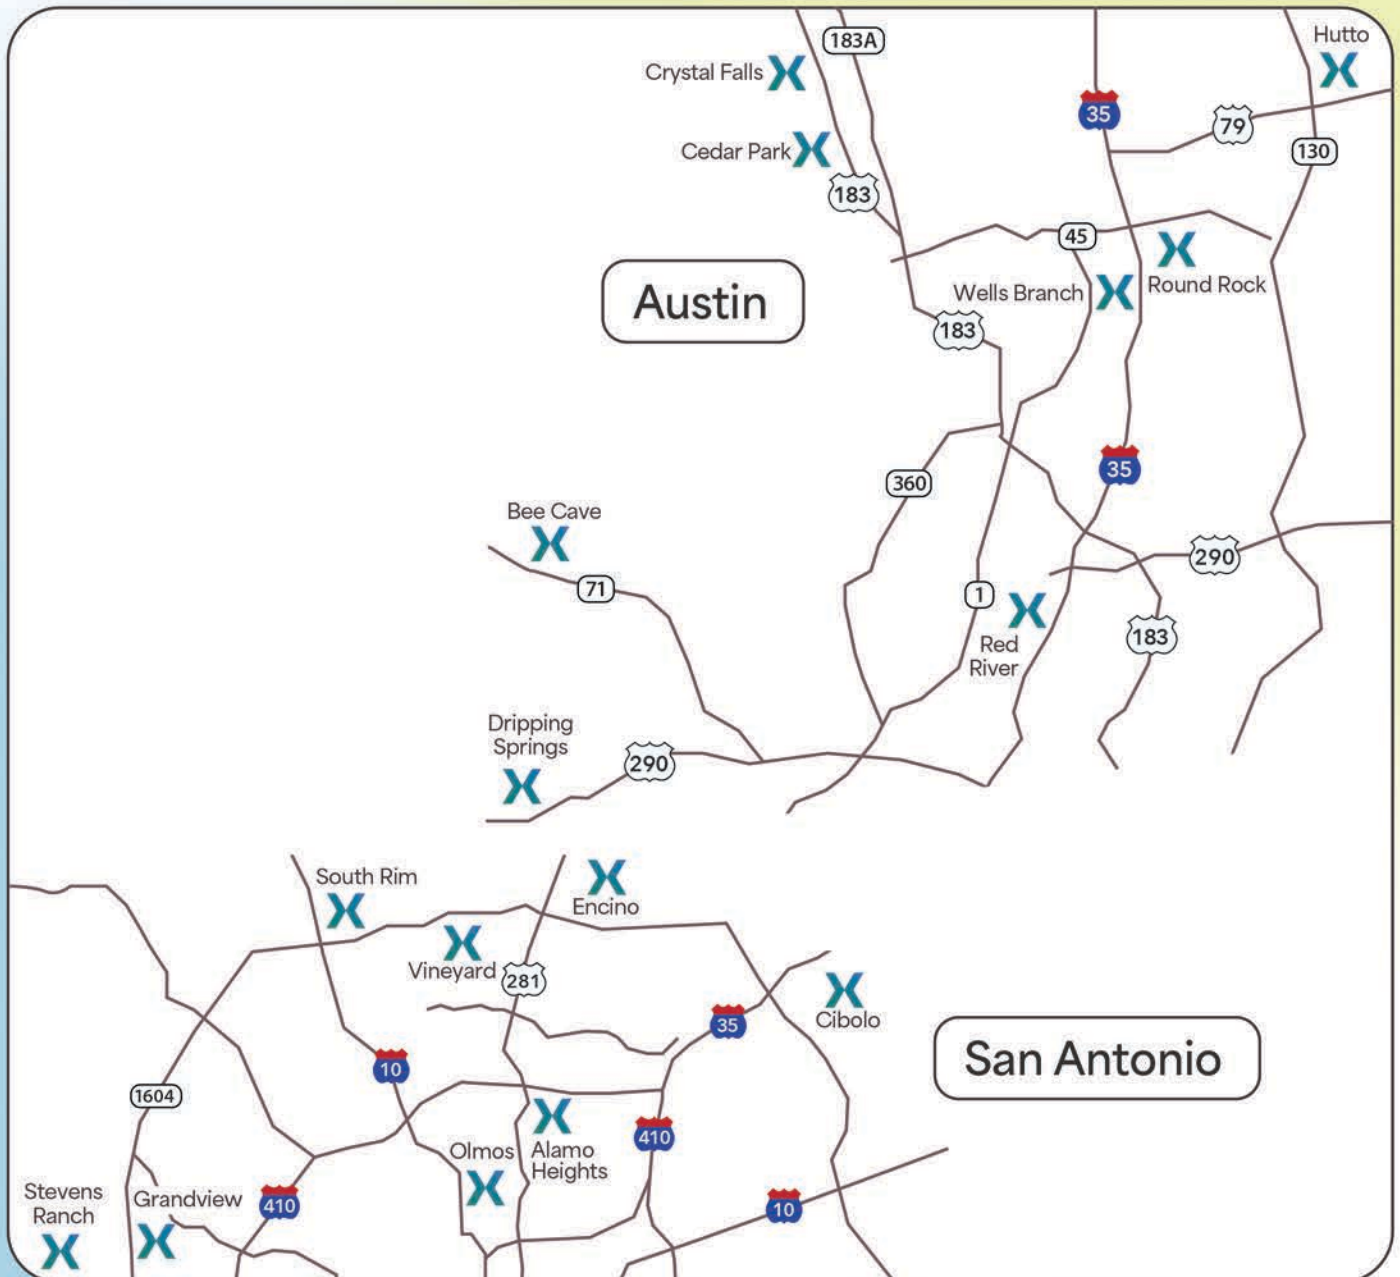

4002 FM 762 Rd
Rosenberg, TX 77469

Sienna

8720 Hwy 6
Missouri City, TX 77459

Spring

5211 FM 2920 Rd
Spring, TX 77388

Sugar Land

16312 Southwest Fwy
Sugar Land, TX 77479

Tanglewood

5749 San Felipe St
Houston, TX 77057

The Woodlands

25750 Kuykendahl Rd
Tombal, Texas 77375

nextlevel

Care is always within your reach.

We're in communities all across Austin and San Antonio. Our doors are open from 9 a.m. to 9 p.m. every day, ready to help whenever you need us.

next level

PRIME Austin & San Antonio Locations

Bee Cave

15500 State Hwy 71 Ste 100
Bee Cave, TX 78738

Cedar Park

1500 E Whitestone Blvd
Cedar Park, TX 78613

Crystal Falls

3725 Lakeline Blvd
Leander, Texas 78641